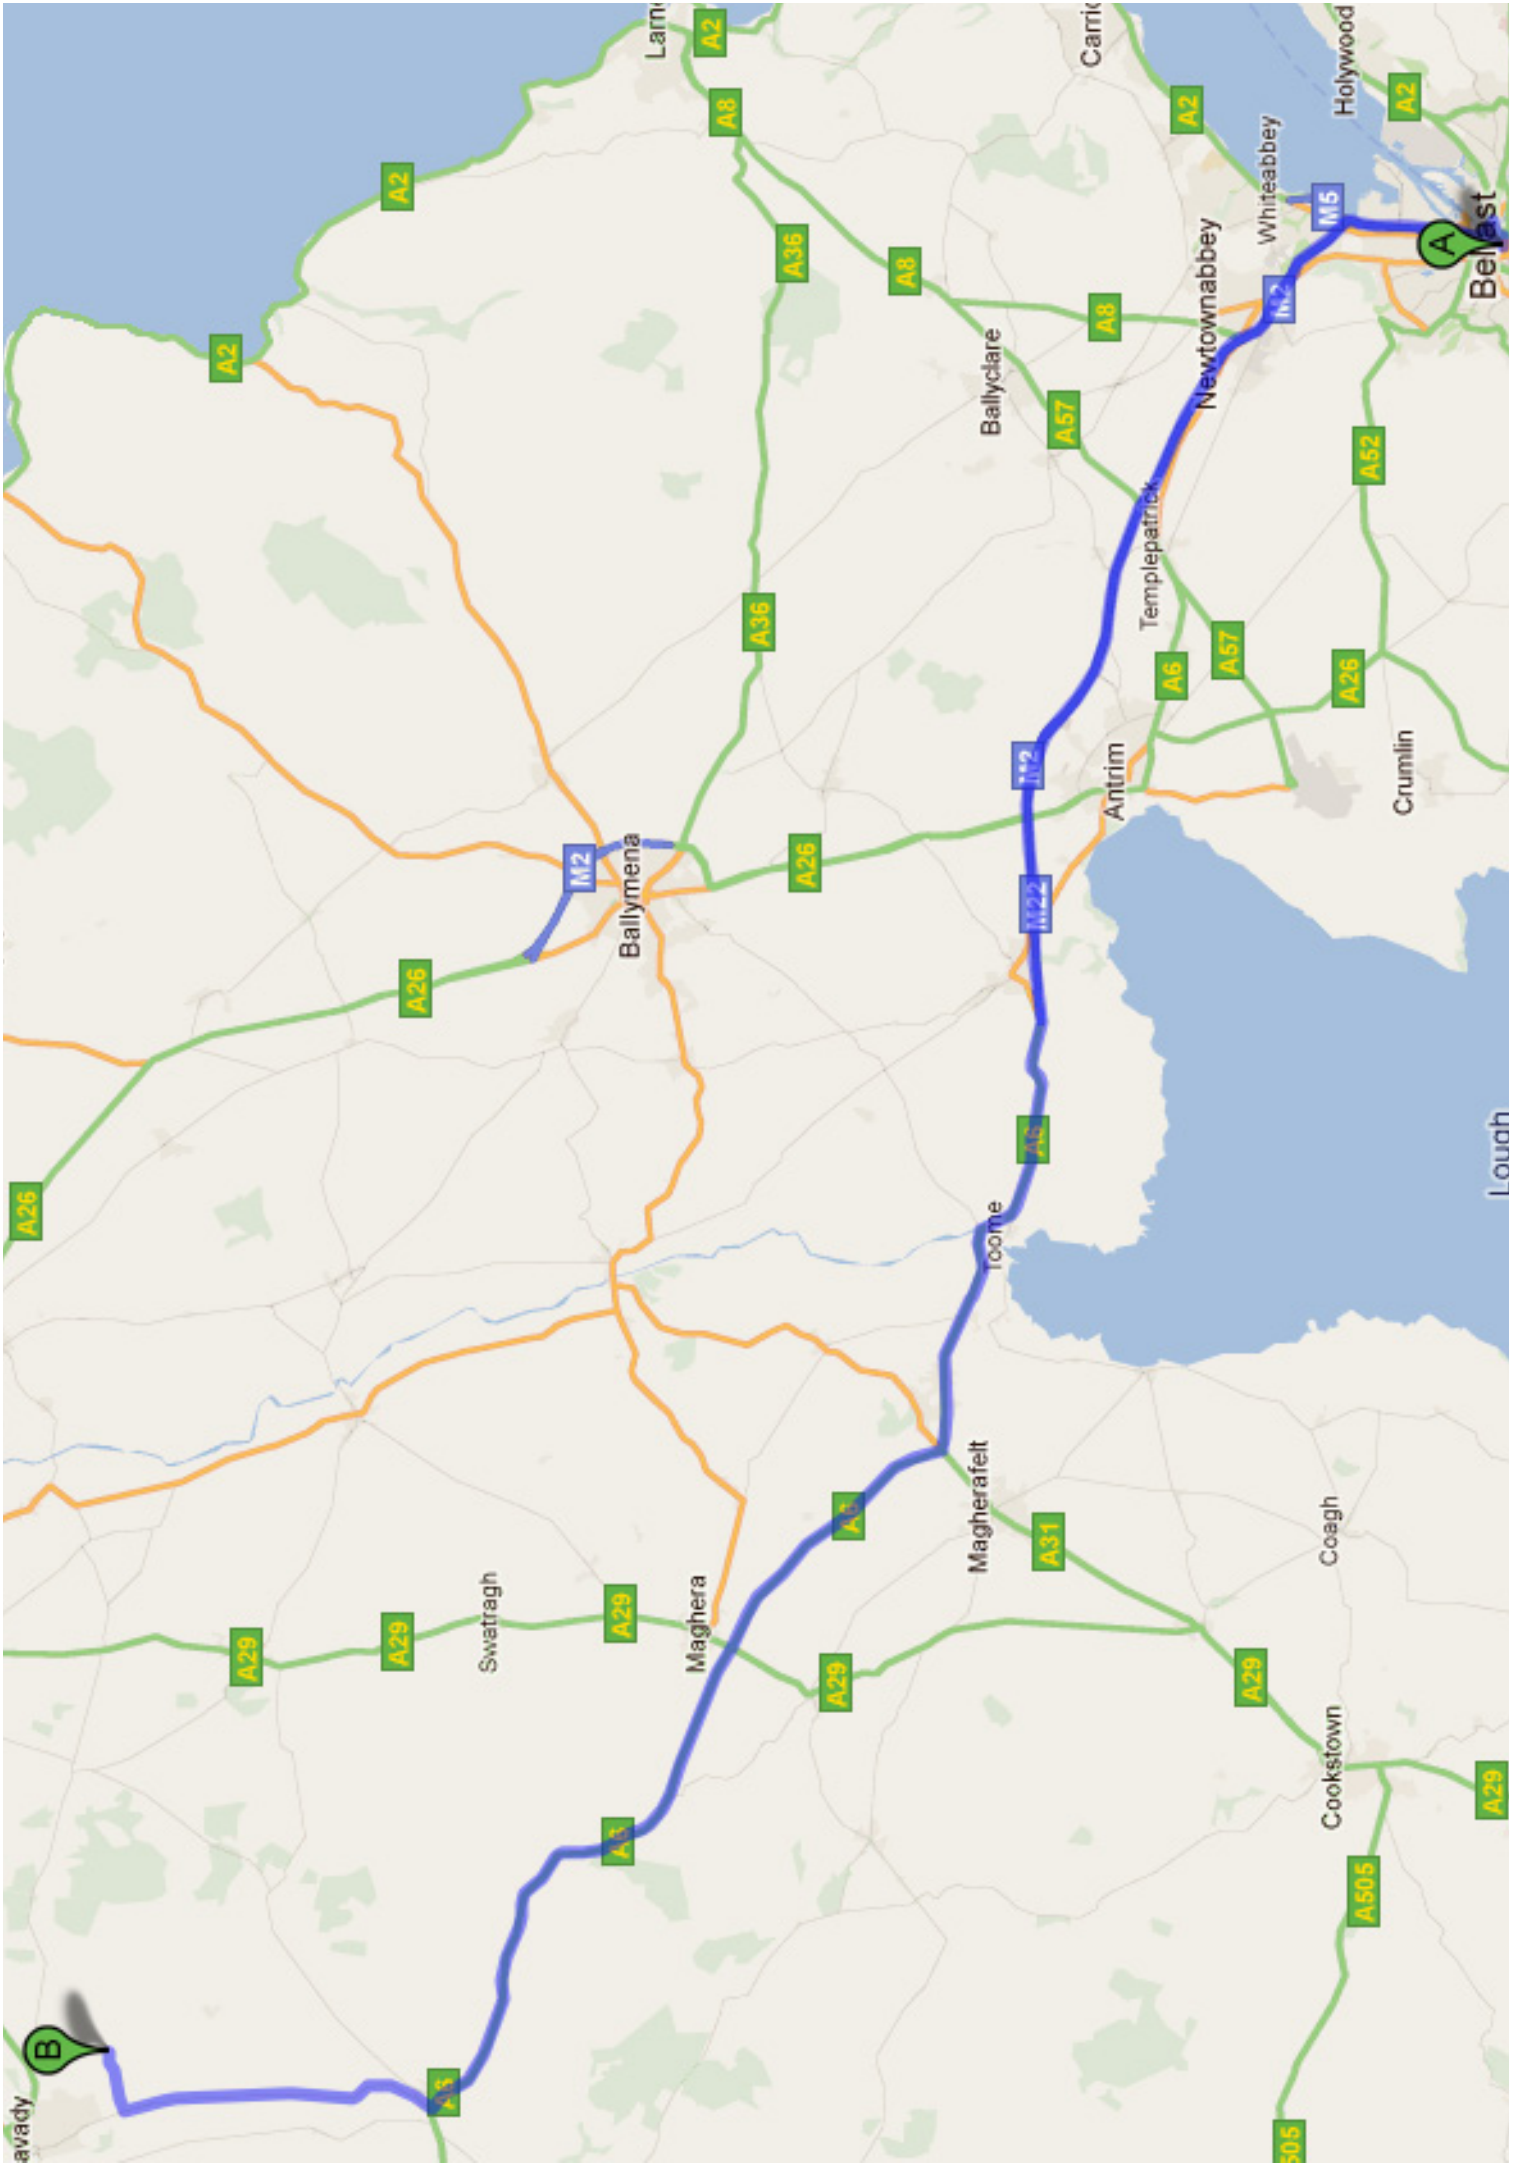

avady

B

A

Belfast

Lough

A29

A505

505

505

A505

A29

A29

A31

A5

A26

A57

A6

A57

A8

A2

505

A505

A29

A29

A31

A5

A26

A57

A6

A57

A8

A2

505

A505

A29

A29

A31

A5

A26

A57

A6

A57

A8

A2

505

A505

A29

A29

A31

A5

A26

A57

A6

A57

A8

A2

505

A505

A29

A29

A31

A5

A26

A57

A6

A57

A8

A2

505

A505

A29

A29

A31

A5

A26

A57

A6

A57

A8

A2

505

A505

A29

A29

A31

A5

A26

A57

A6

A57

A8

A2

505

A505

A29

A29

A31

A5

A26

A57

A6

A57

A8

A2

505

A505

A29

A29

A31

A5

A26

A57

A6

A57

A8

A2

505

A505

A29

A29

A31

A5

A26

A57

A6

A57

A8

A2

505

A505

A29

A29

A31

A5

A26

A57

A6

A57

A8

A2

505

A505

A29

A29

A31

A5

A26

A57

A6

A57

A8

A2

505

A505

A29

A29

A31

A5

A26

A57

A6

A57

A8

A2

505

A505

A29

A29

A31

A5

A26

A57

A6

A57

A8

A2